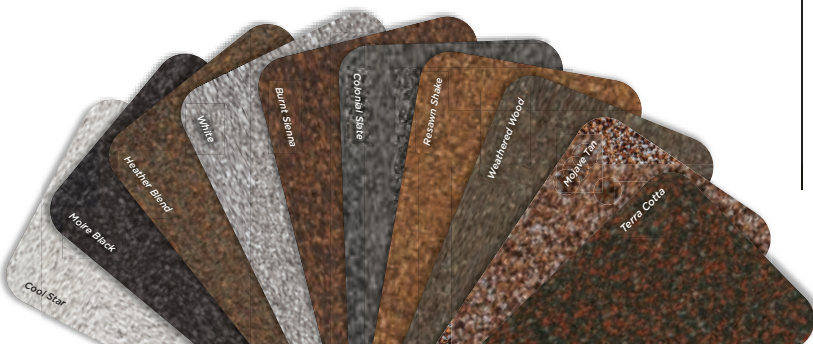

HIGHLAND SLATE® COLOR PALETTE

Smokey Quartz

New England Slate

Fieldstone

Shown in Fieldstone

When Your Home is Your Castle

HIGHLAND SLATE®

- Rugged cut to mimic the craggy profile of natural slate
- Dynamic color options
- 110 mph wind warranty
Upgrade to 130 MPH available

See actual warranty for specific details and limitations.

Add a Little Accent to Your Roof

CEDAR CREST®
Cedar Crest hip and ridge accessories feature blended colors and an upgraded medium profile with two full layers of premium materials for a striking dimensional appearance that coordinates with Highland Slate shingles.

SHANGLE RIDGE®
For a stylish finishing touch to hips and ridges, choose Shangle Ridge® hip and ridge accessories. Shangle Ridge is designed specifically to complement Highland Slate shingles.

Color Companion Products™ for Flat Roof Areas

With CertainTeed Flintlastic® SA, you can coordinate flat roof areas like carports, canopies and porches with your main roof. Flintlastic SA is a self-adhering low slope roofing product available in colors that complement some of the most popular CertainTeed shingles.