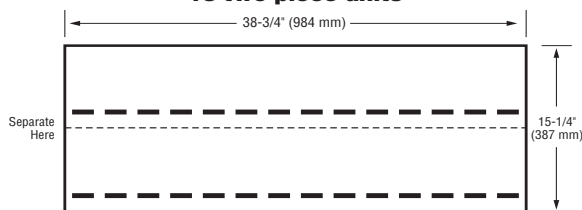

SWIFTSTART®

START OFF ON THE RIGHT SHINGLE

CertainTeed Swiftstart® metric starter shingle is designed specifically for use with CertainTeed Landmark® Series shingles. Rather than cutting expensive field shingles to use as starters, you can save time and money by starting with Swiftstart.

18 two-piece units

Separate to make 36 Swiftstart starter shingles

- **Reduced installation time, so jobs are finished faster**
- **Works with all metric shingles that are similar to Landmark**
- **Code-compliant, meets min. 2" headlap requirement for metric shingles; many competing products do not**
- **Precision sealant for proper sealing at the eaves**
- **Each 18-piece bundle covers 116 linear ft.**
- **Upgraded wind warranty to 130 mph available on Landmark Series when Swiftstart is installed along the roof eaves and rakes**
- **Features CertaSeal® modified-asphalt sealant to hold strong against wind uplift and shingle blow-off**