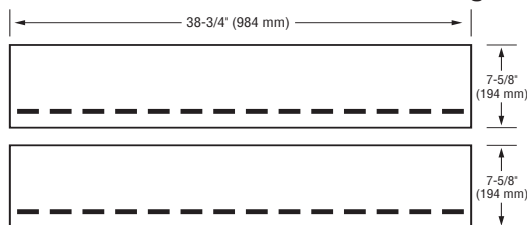

SWIFTSTART®

START OFF ON THE RIGHT SHINGLE

CertainTeed Swiftstart® metric starter shingle is designed specifically for use with CertainTeed Landmark® Series shingles. Rather than cutting expensive field shingles to use as starters, you can save time and money by starting with Swiftstart.

18 two-piece units

Separate to make 36 Swiftstart starter shingles

- **Reduced installation time, so jobs are finished faster**
- **Works with all metric shingles that are similar to Landmark**
- **Code-compliant, meets min. 2" headlap requirement for metric shingles; many competing products do not**
- **Precision sealant for proper sealing at the eaves**
- **Each 18-piece bundle covers 116 linear ft.**
- **Upgraded wind warranty to 130 mph available on Landmark Series when Swiftstart is installed along the roof eaves and rakes**
- **Features CertaSeal® modified-asphalt sealant to hold strong against wind uplift and shingle blow-off**